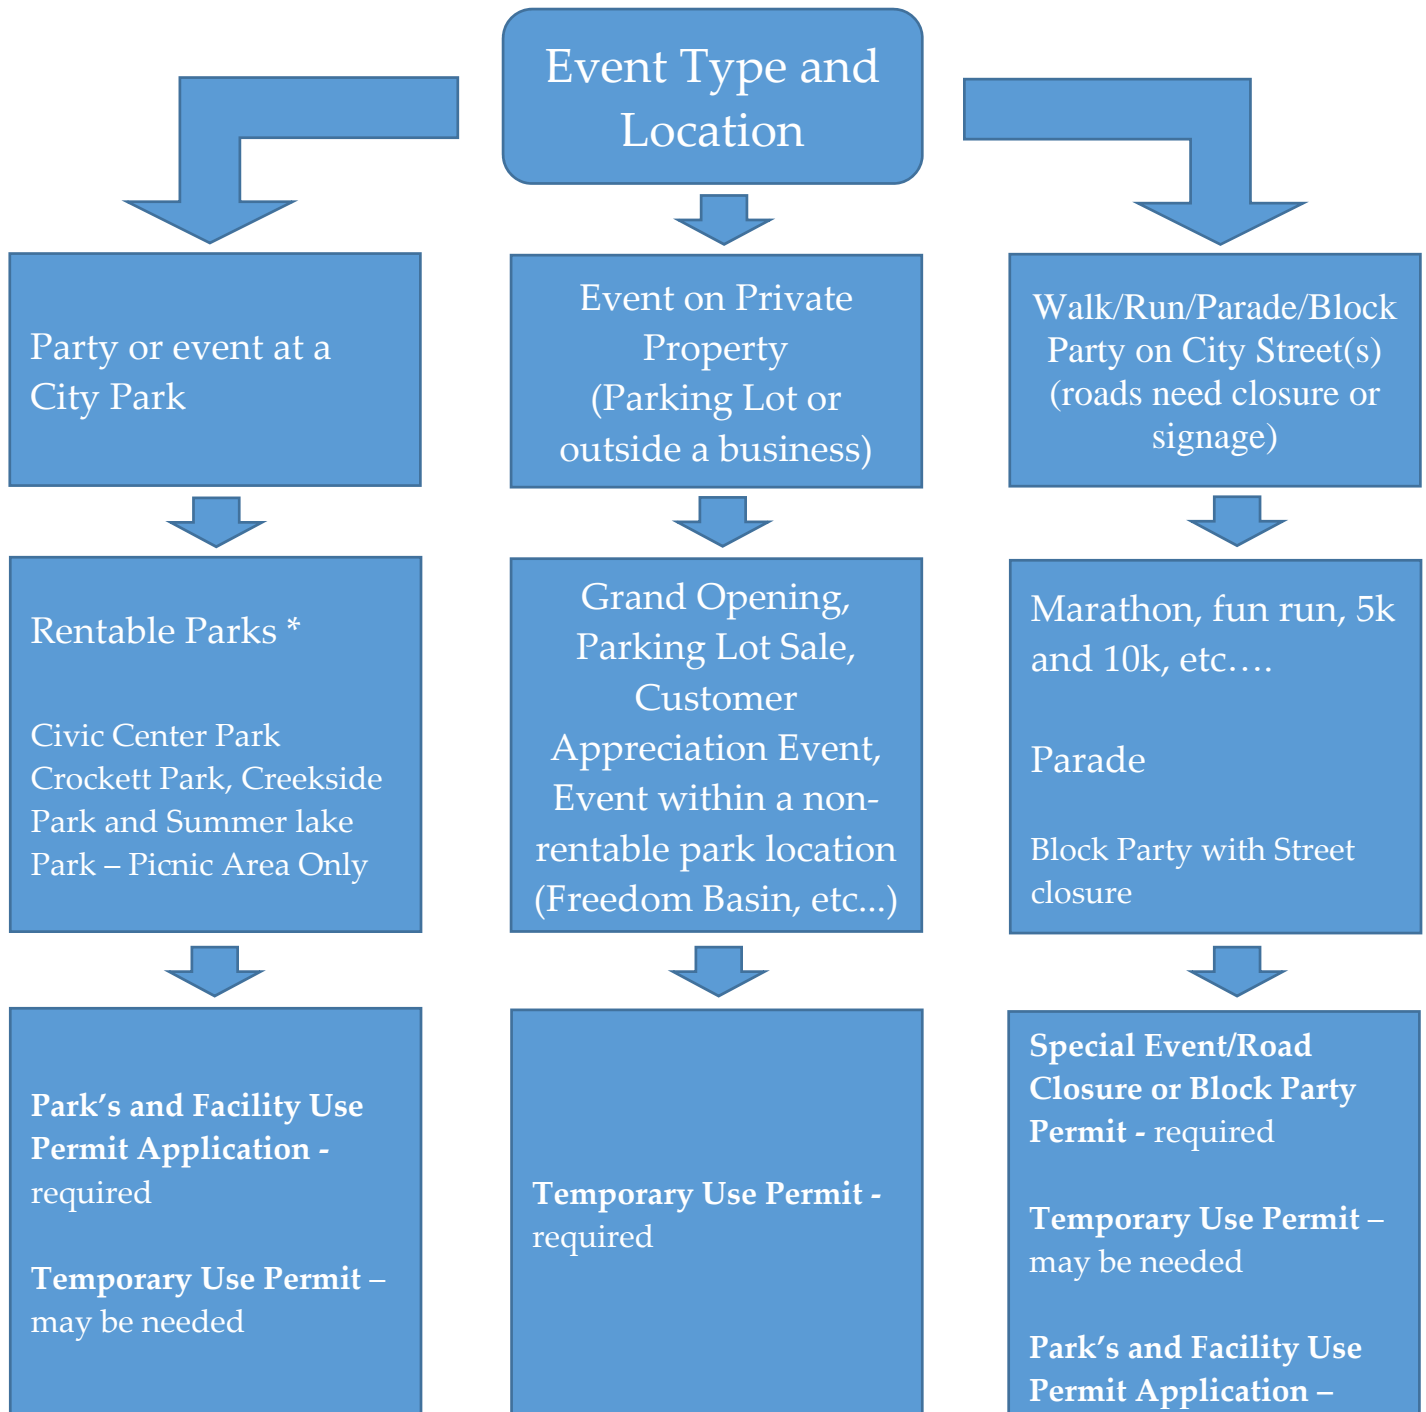

**City of Oakley  
 Special Event Permit Process Flowchart**

\* Park rentals do not include fields or playground equipment. Only table and picnic areas can be rented. Sport field rentals are handled through a separate process handled by the Recreation Division.