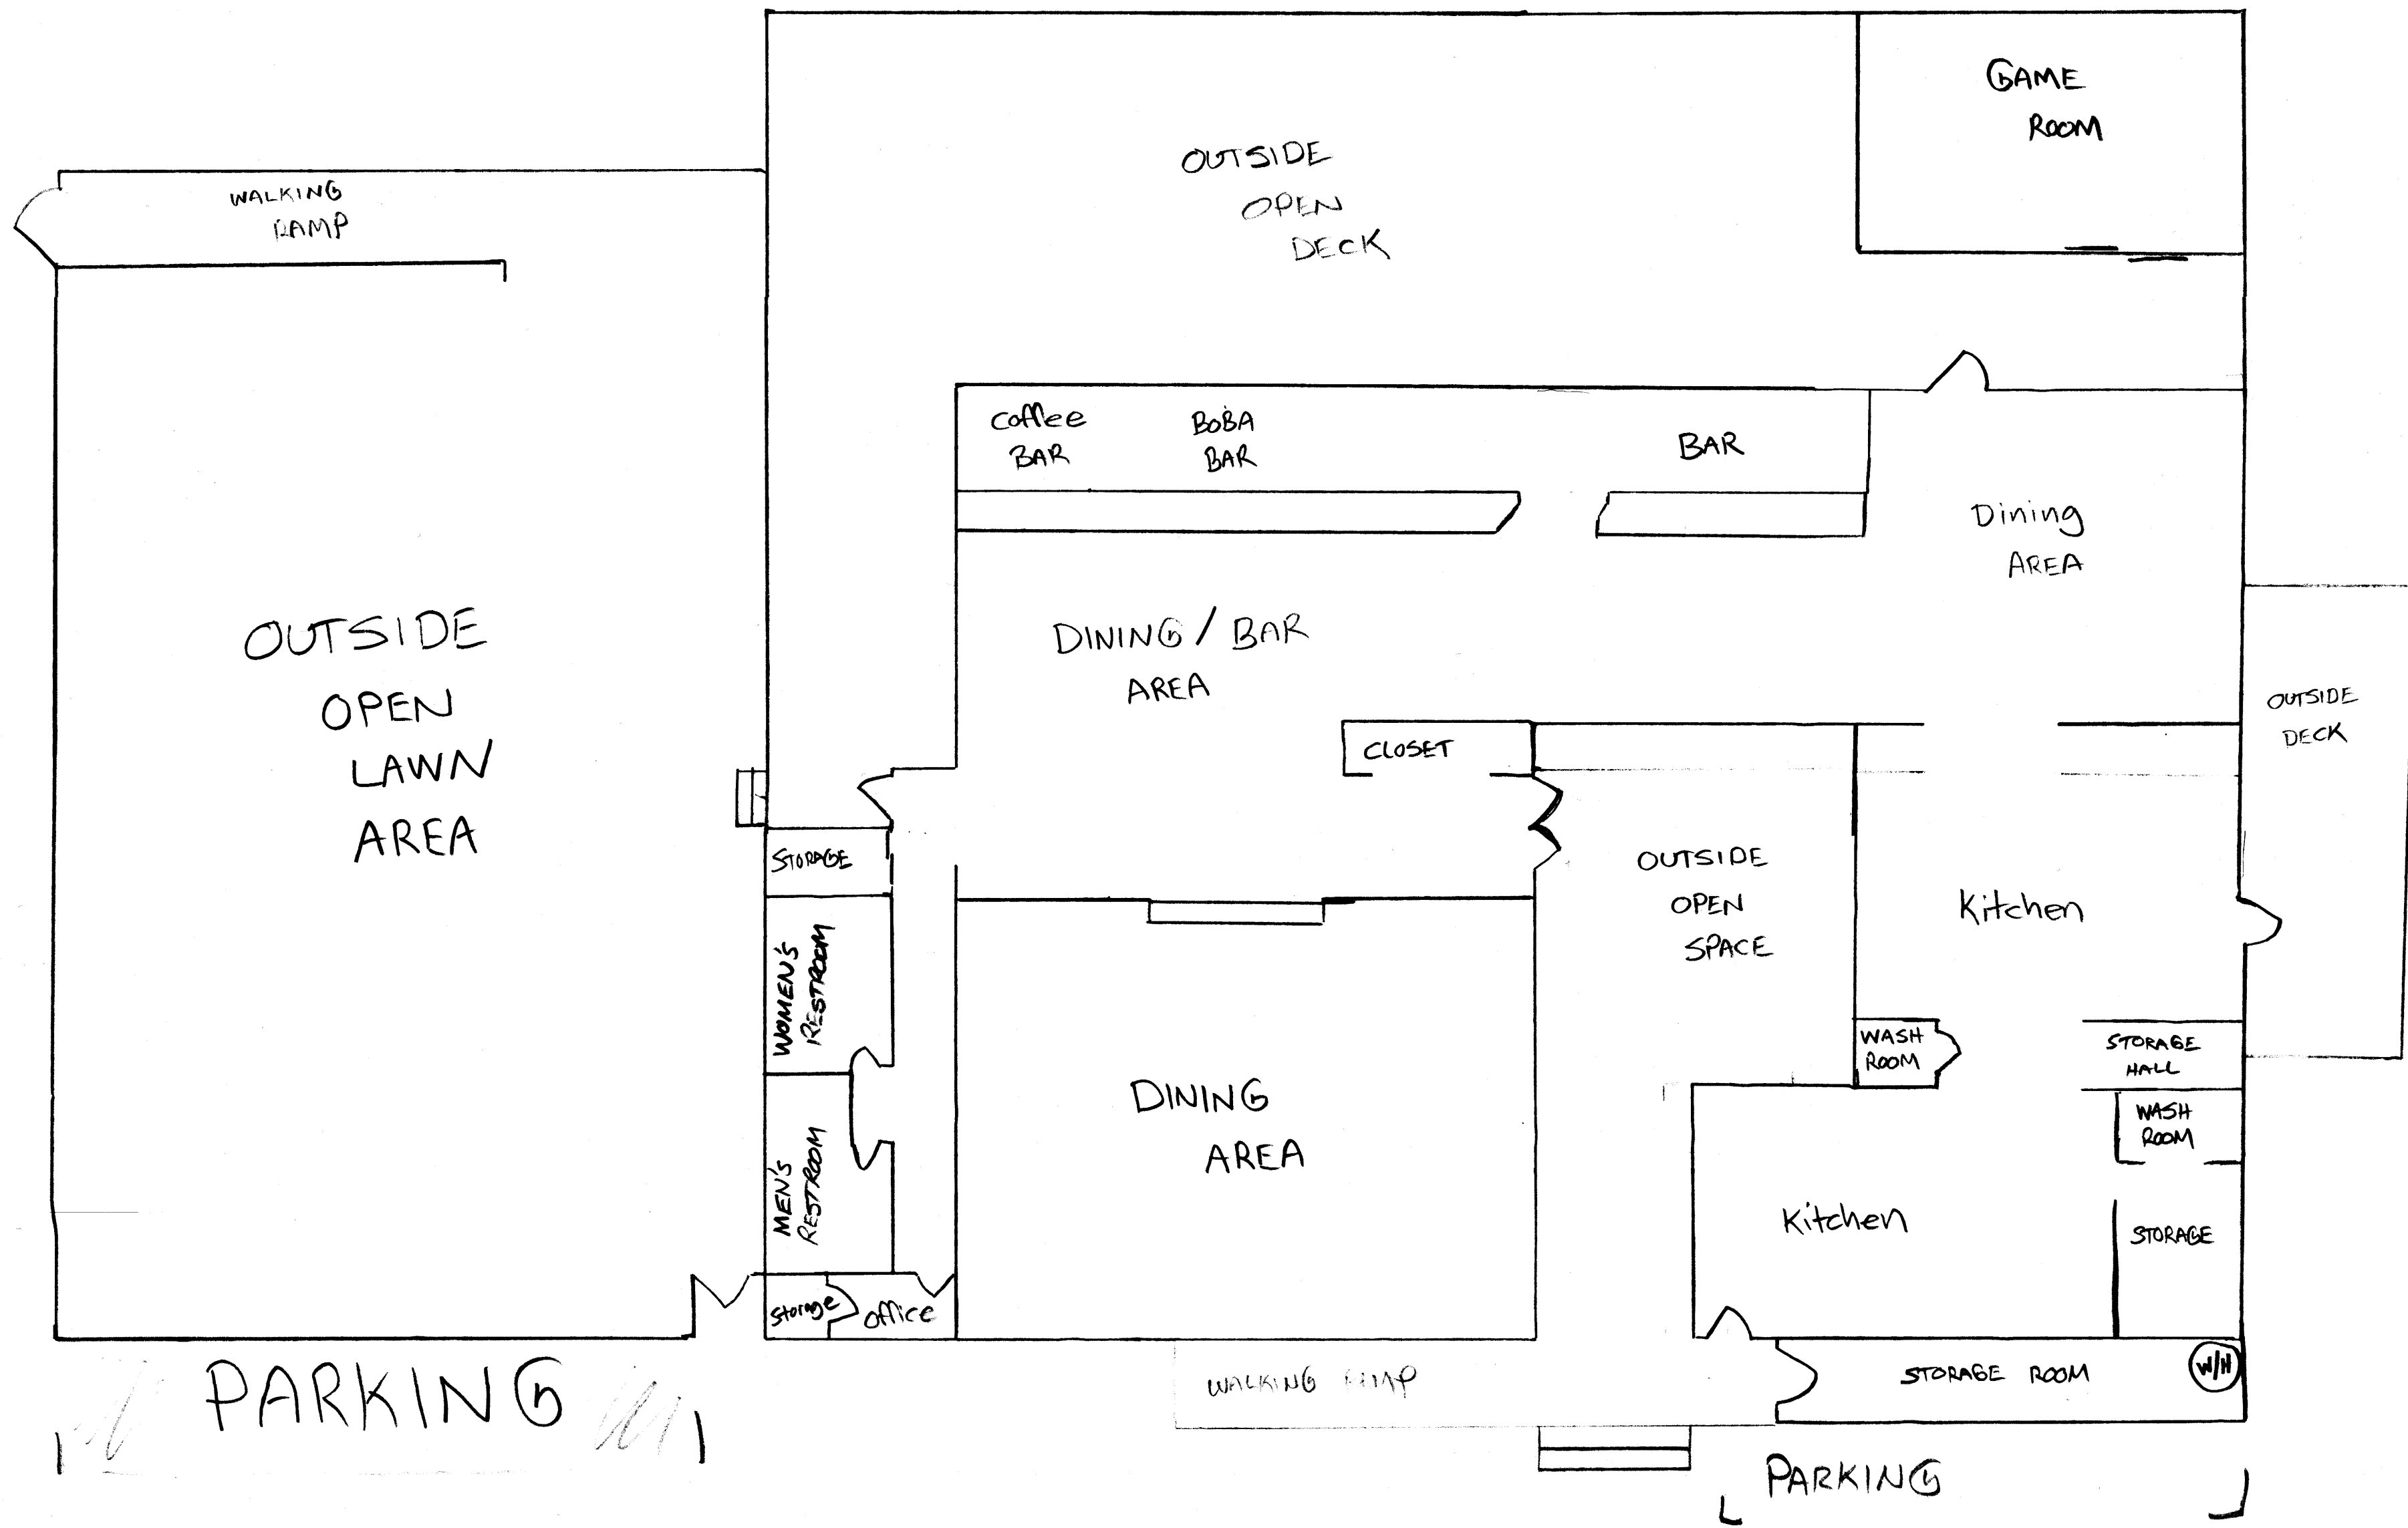

WHISKEY TANGO FOXTROT RESTAURANT BAR & GRILL
6346 BRIDGEHEAD ROAD, OAKLEY CA 94561

DRIFTWOOD MARINA

JACRUHNNEN MARINA

BRIDGEHEAD

PARKING

PARKING

P A R K I N G

STORAGE BUILDING

RESTROOM